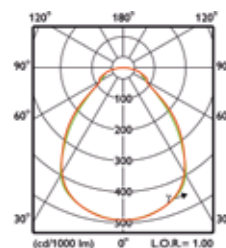

LIGHT DISTRIBUTION

Opal

Prismatic

Also available with 620 x 620 x 10 mm , 295 x 1195 x 10 mm , 312 x 1250 x 10 mm