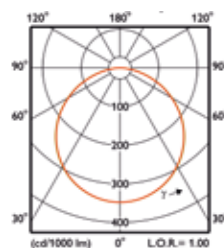

LIGHT DISTRIBUTION

Opal

Prismatic

Also available with 620 x 620 x 10 mm , 295 x 1195 x 10 mm , 312 x 1250 x 10 mm