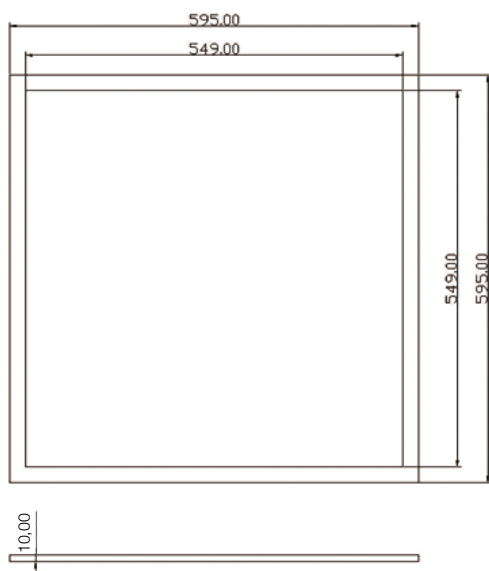

## GENERAL SPECIFICATIONS

Luminous flux	3400 lm				4000 lm			
System power	31,5				38			
Luminous efficacy	108				105			
Optics	prismatic				opal			
UGRR (4h/8h)	UGRcen (4Hx8H, 0.25H) 19 EN12464-1 65 deg, 3000 cd/m2				UGRcen (4Hx8H, 0.25H) 22			
Dimensions (Height 10)	595 x 595	620 x 620	1195 x 295	1245 x 308	595 x 595	620 x 620	1195 x 295	1245 x 308
System size	600 x 600	625 x 625	1200 x 300	1250 x 310	600 x 600	625 x 625	1200 x 300	1250 x 310
Cover material	PMMA							
Colour temperature	4000 K / 3000 K							
CRI	CRI > 80							
Lifetime	50.000 h (L80/B10) at 25°C							
Operating temperature	-20 °C to +40°C							
Certifications	CE, RoHS							

## DIMENSIONAL DRAWING

All measures in millimeter